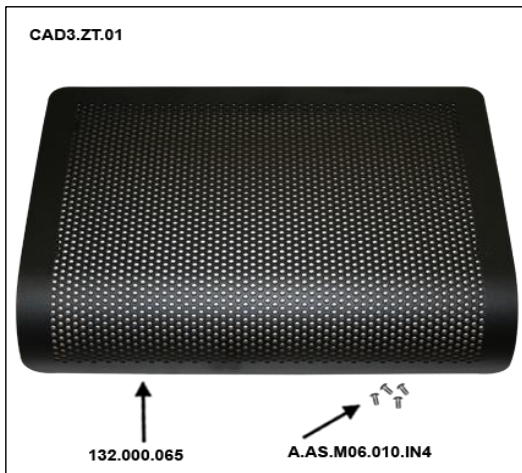

[If you click on the image you will go to our website]

Item

Mobby seat assembly CAD3.ZT.01

132.000.065
A.AS.M06.010.IN4

Price Qty

€ 85,00	

€ 81,00	
€ 1,00