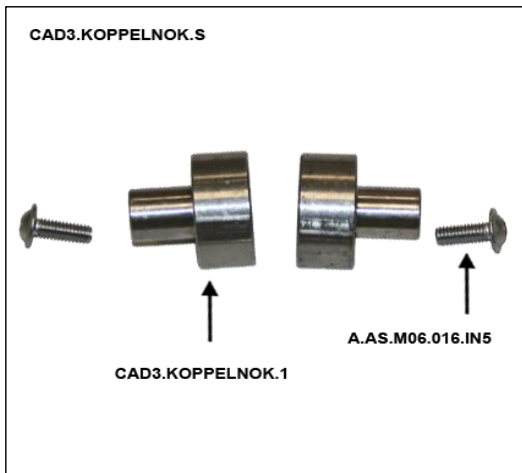

[If you click on the image you will go to our website]

Item

Set (2) of Mobby fixations CAD3.KOPPELNOK.1

Price Qty

€ 49,00	

CAD3.KOPPELNOK.1

€ 23,50	

A.AS.M06.016.IN5

€ 1,00