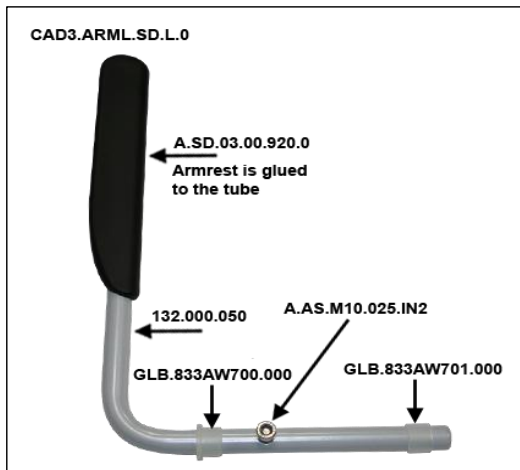

[If you click on the image you will go to our website]

Item

Mobby break cap assembly CAD3.RSMT.01

132.000.055
A.AS.M06.010.IN4

Price Qty

€ 39,00	
€ 37,00	
€ 1,00	

[If you click on the image you will go to our website]

Item

Mobby armrest left assembly CAD3.ARML.SD.L.0

A.SD.03.00.920.0 *****
132.000.050
GLB.833.AW700.000
GLB.833.AW701.000
A.AS.M10.025.IN2

Price Qty

€ 59,00	
€ 19,00	
€ 34,00	
€ 2,00	
€ 2,00	
€ 2,00	

***** The armrest is glued onto the tube (132.000.050) and cannot be removed. Therefore always order the complete assembly !!