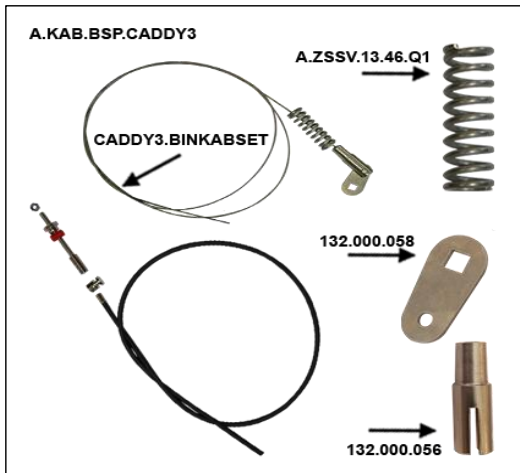

[If you click on the image you will go to our website]

Item
Mobby brake cable set A.KAB.BSP.CADDY3

Price	Qty
€ 49,00	

CADDY3.BINKABSET
132.000.058
132.000.056
A.ZSSV.13.46.Q1

€ 25,00	
€ 5,00	
€ 15,00	
€ 5,00