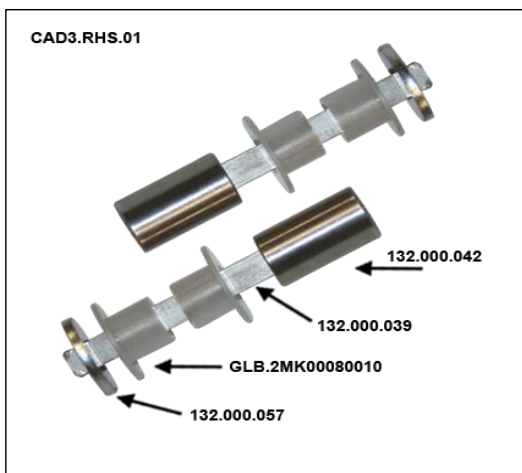

[If you click on the image you will go to our website]

Item

Price Qty

Set (2) of Mobby break parts assembly CAD3.RHS.01

€ 28,00	

132.000.042

€ 2,00	

132.000.039

€ 6,00	

GLB.2MK00080010

€ 1,00	

132.000.057

€ 4,00