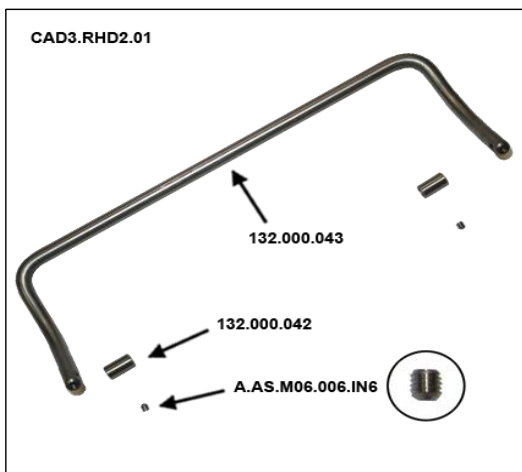

Set (2) of Mobby break parts assembly CAD3.RHS.01

€ 28,00	
---------	--

132.000.042

€ 2,00	
--------	--

132.000.039

€ 6,00	
--------	--

GLB.2MK00080010

€ 1,00	
--------	--

132.000.057

€ 4,00	
--------	--

[If you click on the image you will go to our website]

Item

Price Qty

Mobby break handle assembly CAD3.RHD2.01

€ 48,00	
---------	--

132.000.043

Item

Mobby armrest left assembly CAD3.ARML.SD.L.0

A.SD.03.00.920.0 *****
132.000.050
GLB.833.AW700.000
GLB.833.AW701.000
A.AS.M10.025.IN2

Price Qty

€ 59,00	
€ 19,00	
€ 34,00	
€ 2,00	
€ 2,00	
€ 2,00	

***** The armrest is glued onto the tube (132.000.050) and cannot be removed. Therefore always order the complete assembly !!

***** The armrest is glued onto the tube (132.000.050) and cannot be removed. Therefore always order the complete assembly !!

[If you click on the image you will go to our website]

Item

Mobby back assembly CAD3.RG.01