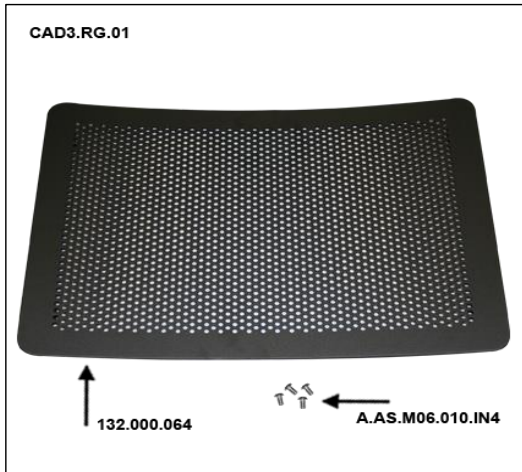

[If you click on the image you will go to our website]

Item

Mobby back assembly CAD3.RG.01

132.000.064
A.AS.M06.010.IN4

Price Qty

€ 65,00	

€ 61,00	
€ 1,00